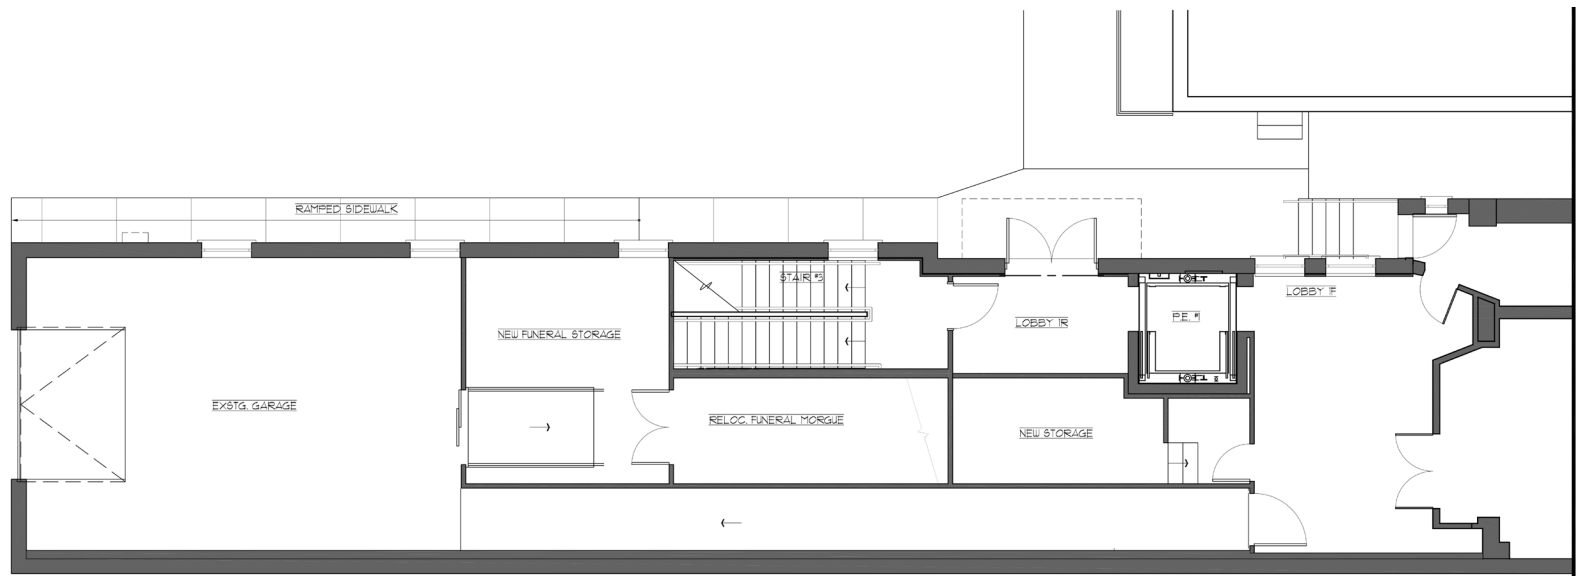

1 ENLARGED PARTIAL FIRST FL. PLAN - EAST
SCALE: 1/4" = 1'-0"

CONTINUED ON THIS SHEET #2

2 ENLARGED PARTIAL FIRST FL. PLAN - WEST
SCALE: 1/4" = 1'-0"

CONTINUED ON THIS SHEET #1

roche bobois PARIS

THE BAR

Citizens