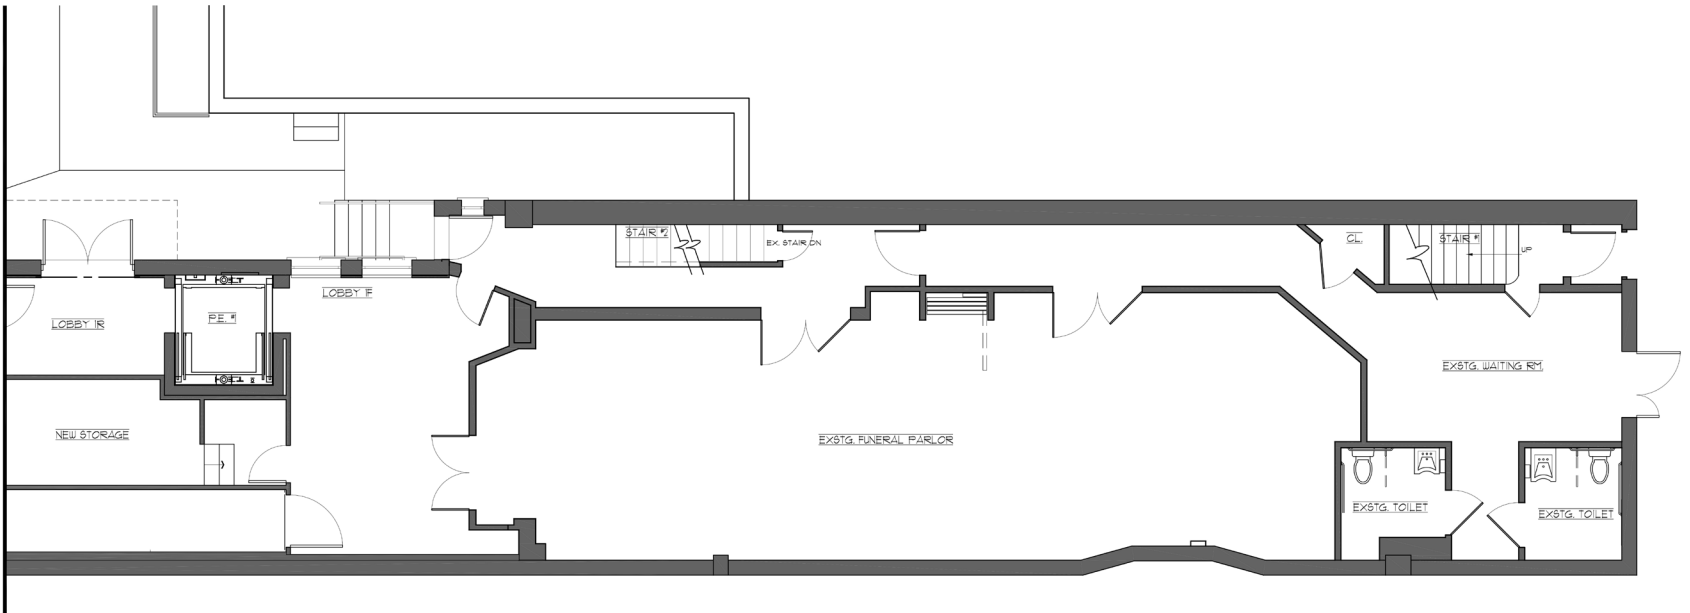

1 ENLARGED PARTIAL FIRST FL. PLAN - EAST
SCALE: 1/4" = 1'-0"

CONTINUED ON THIS SHEET #2

2 ENLARGED PARTIAL FIRST FL. PLAN - WEST
SCALE: 1/4" = 1'-0"

CONTINUED ON THIS SHEET #1

roche bobois PARIS

THE BAR

Citizens