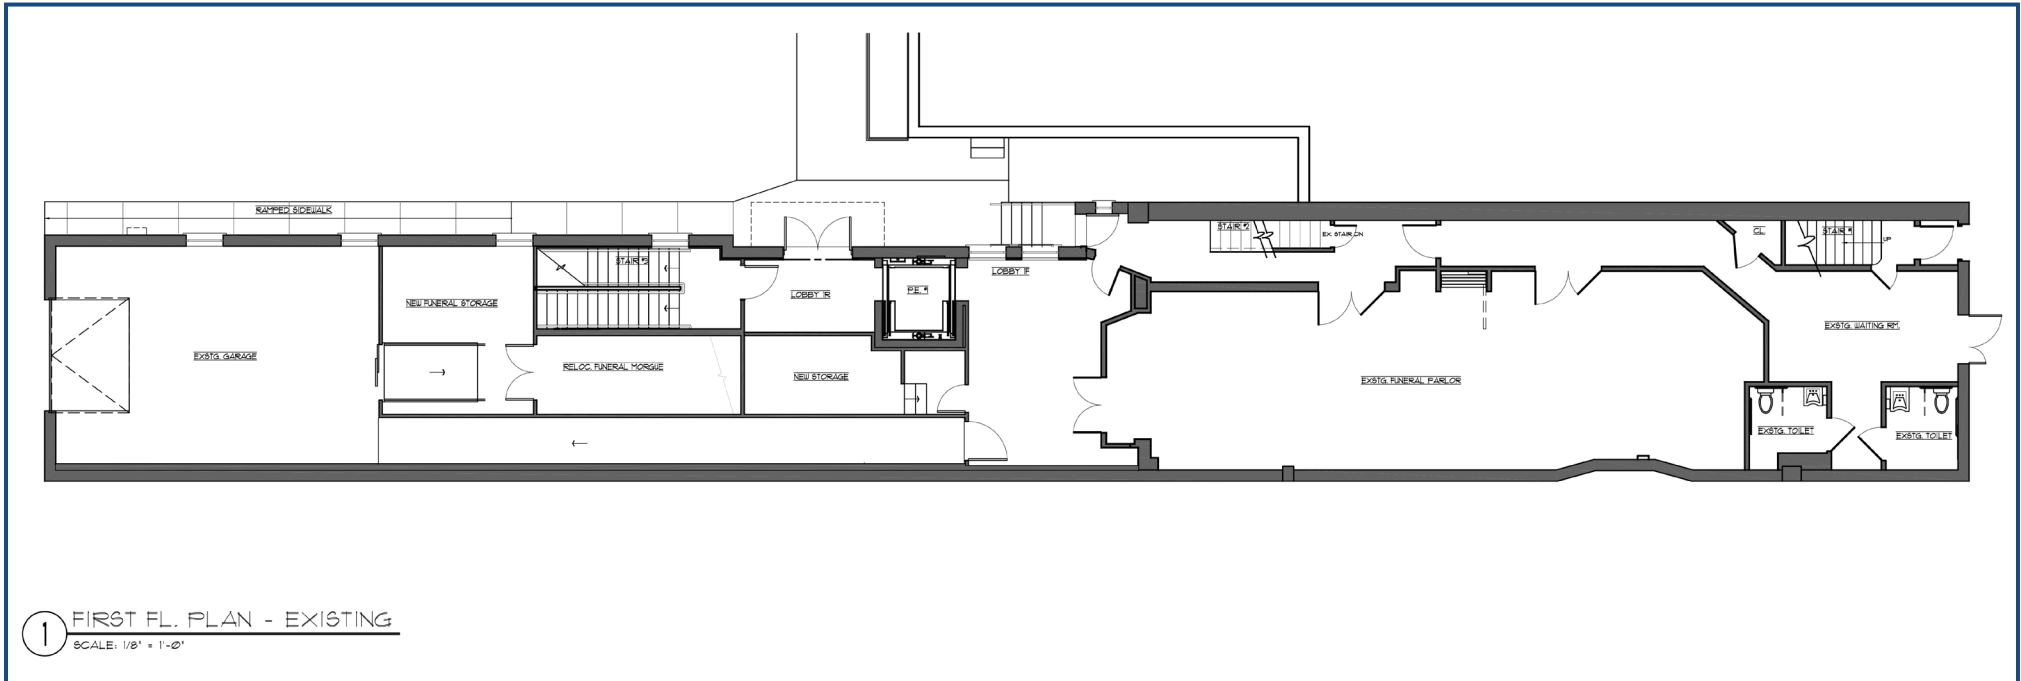

1 ENLARGED PARTIAL FIRST FL. PLAN - EAST
SCALE: 1/4" = 1'-0"

CONTINUED ON THIS SHEET #2

2 ENLARGED PARTIAL FIRST FL. PLAN - WEST
SCALE: 1/4" = 1'-0"

CONTINUED ON THIS SHEET #1

roche bobois PARIS

THE BAR

Citizens