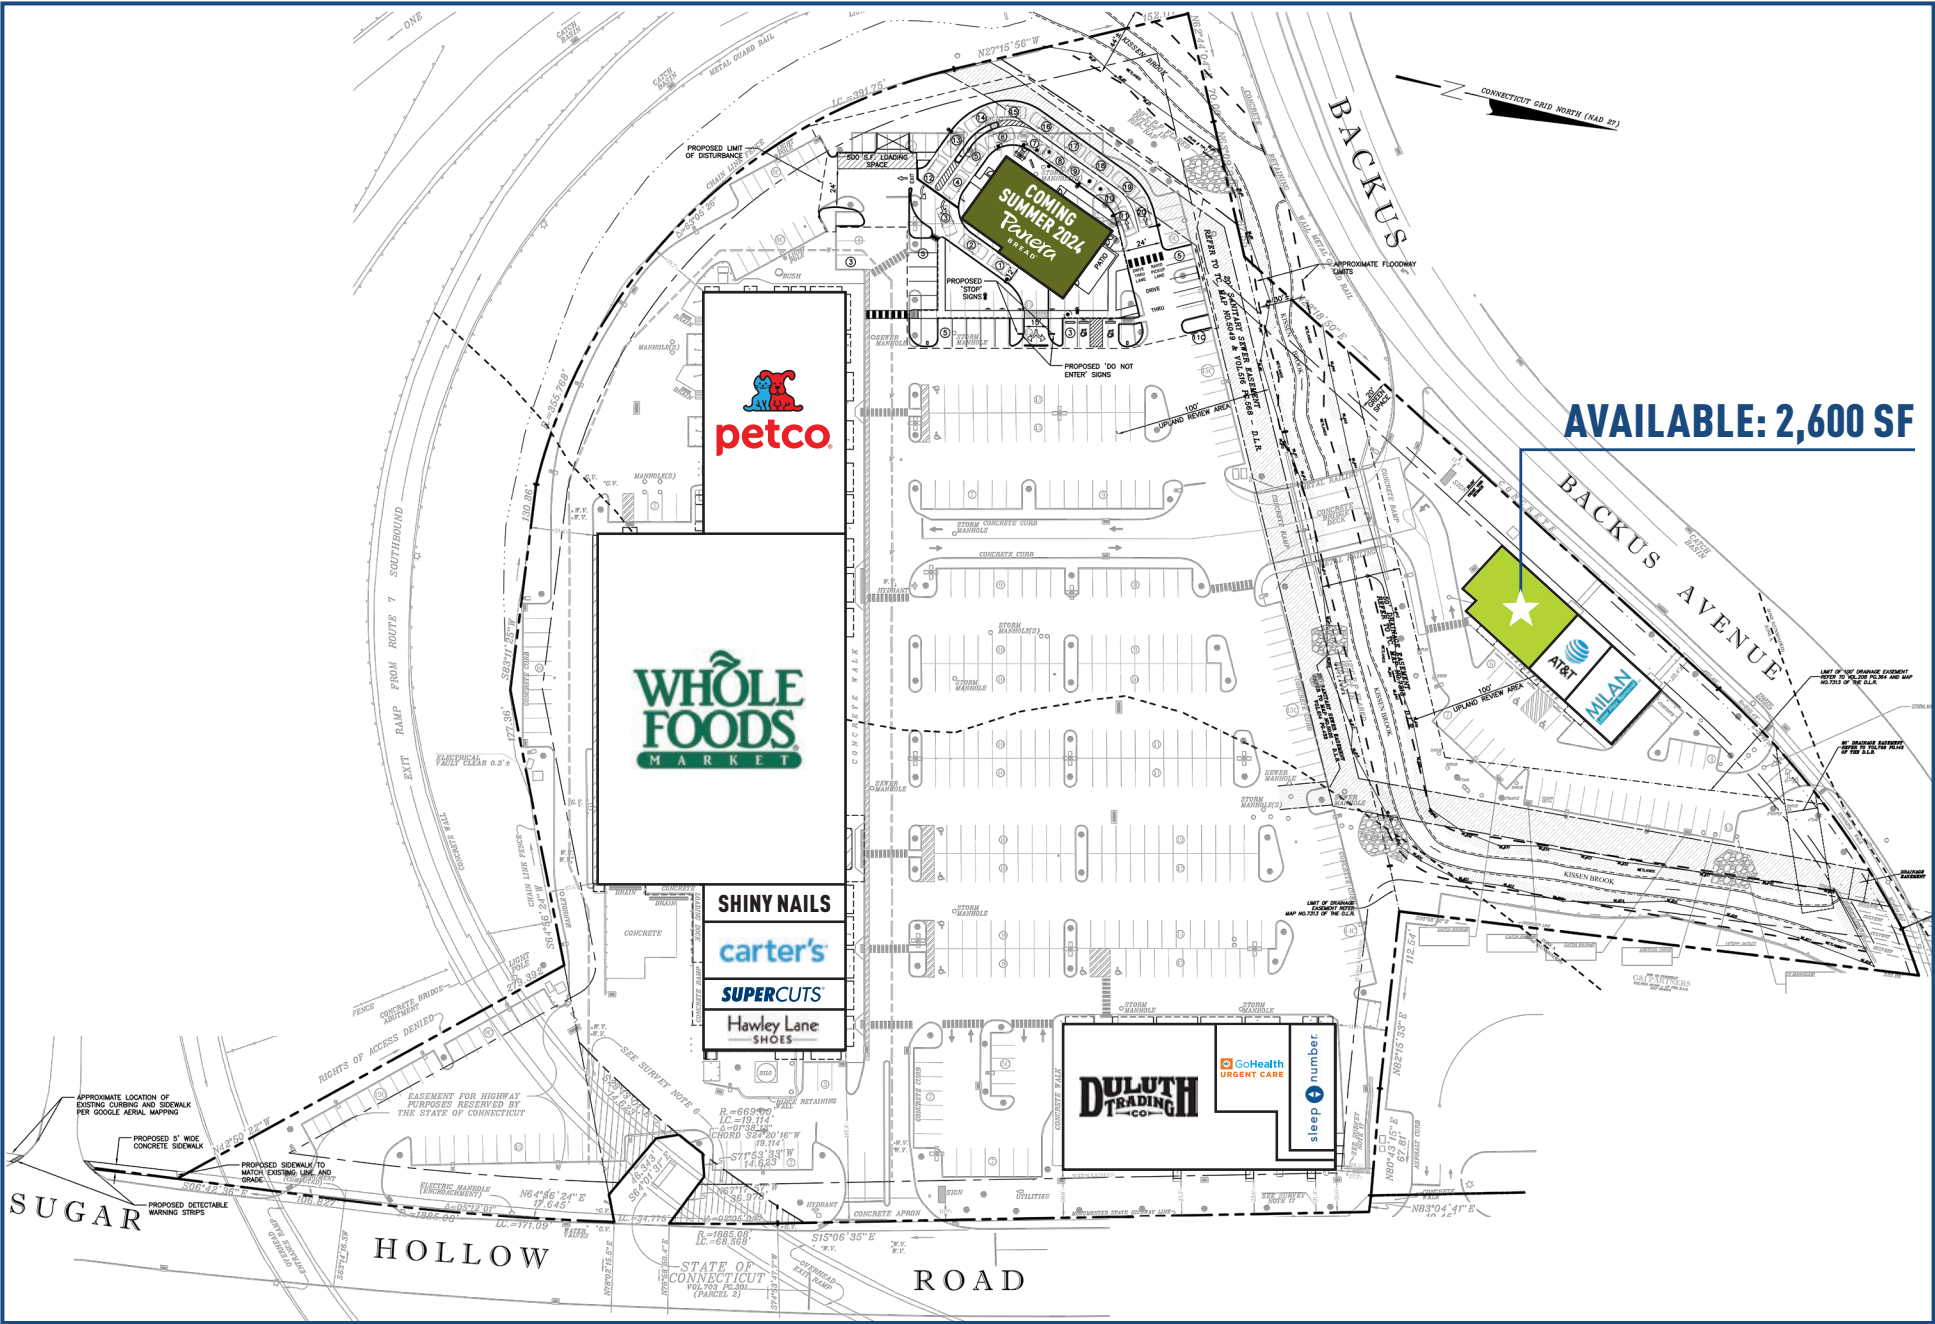

**THE SHOPS AT MARCUS DAIRY
5 SUGAR HOLLOW ROAD, DANBURY, CT**