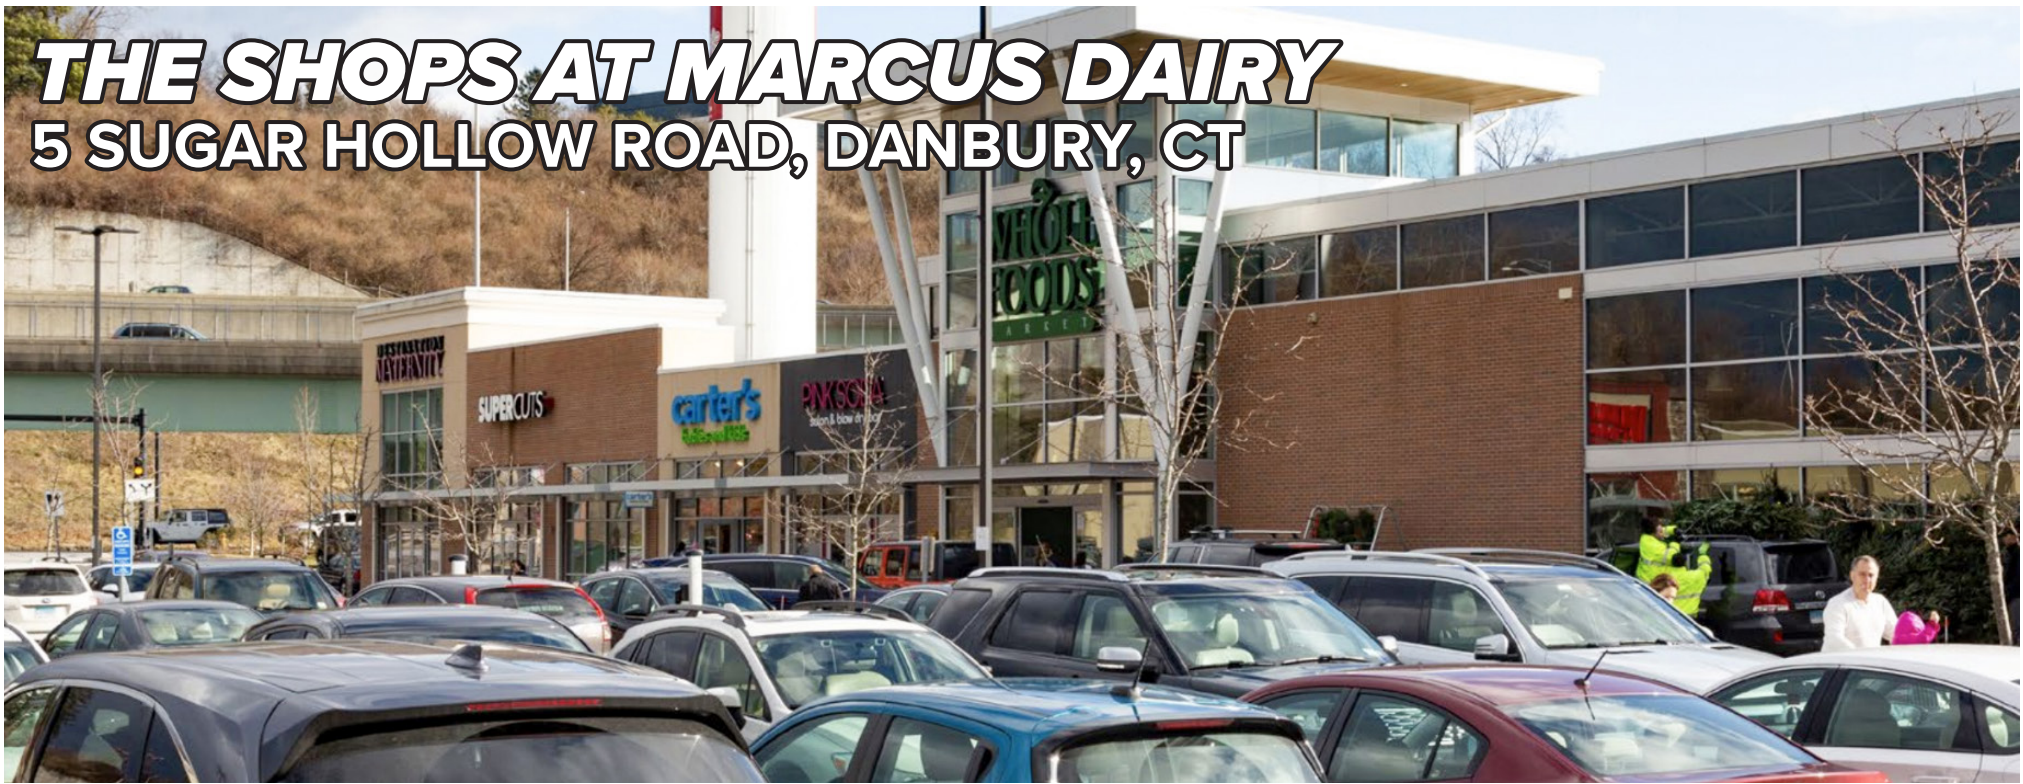

THE SHOPS AT MARCUS DAIRY

5 SUGAR HOLLOW ROAD, DANBURY, CT

FOR LEASE: 2,600 SF

This is a high volume, Whole Foods anchored center directly across from the Danbury Fair Mall, and just minutes from I-84 and Rt. 7.

DEMOGRAPHICS

Primary Trade Area Population	267,378
Households	95,779
Avg. Household Income	$128,000±
Total Businesses	17,657
Total Employees	154,708

33,000+ VPD

CO-TENANTS INCLUDE:

A TRUE EXCLUSIVE...
CALL FOR THE
DETAILS!

AGENTS:
DOMINICK MUSILLI
203.529.4629
dm@truecre.com