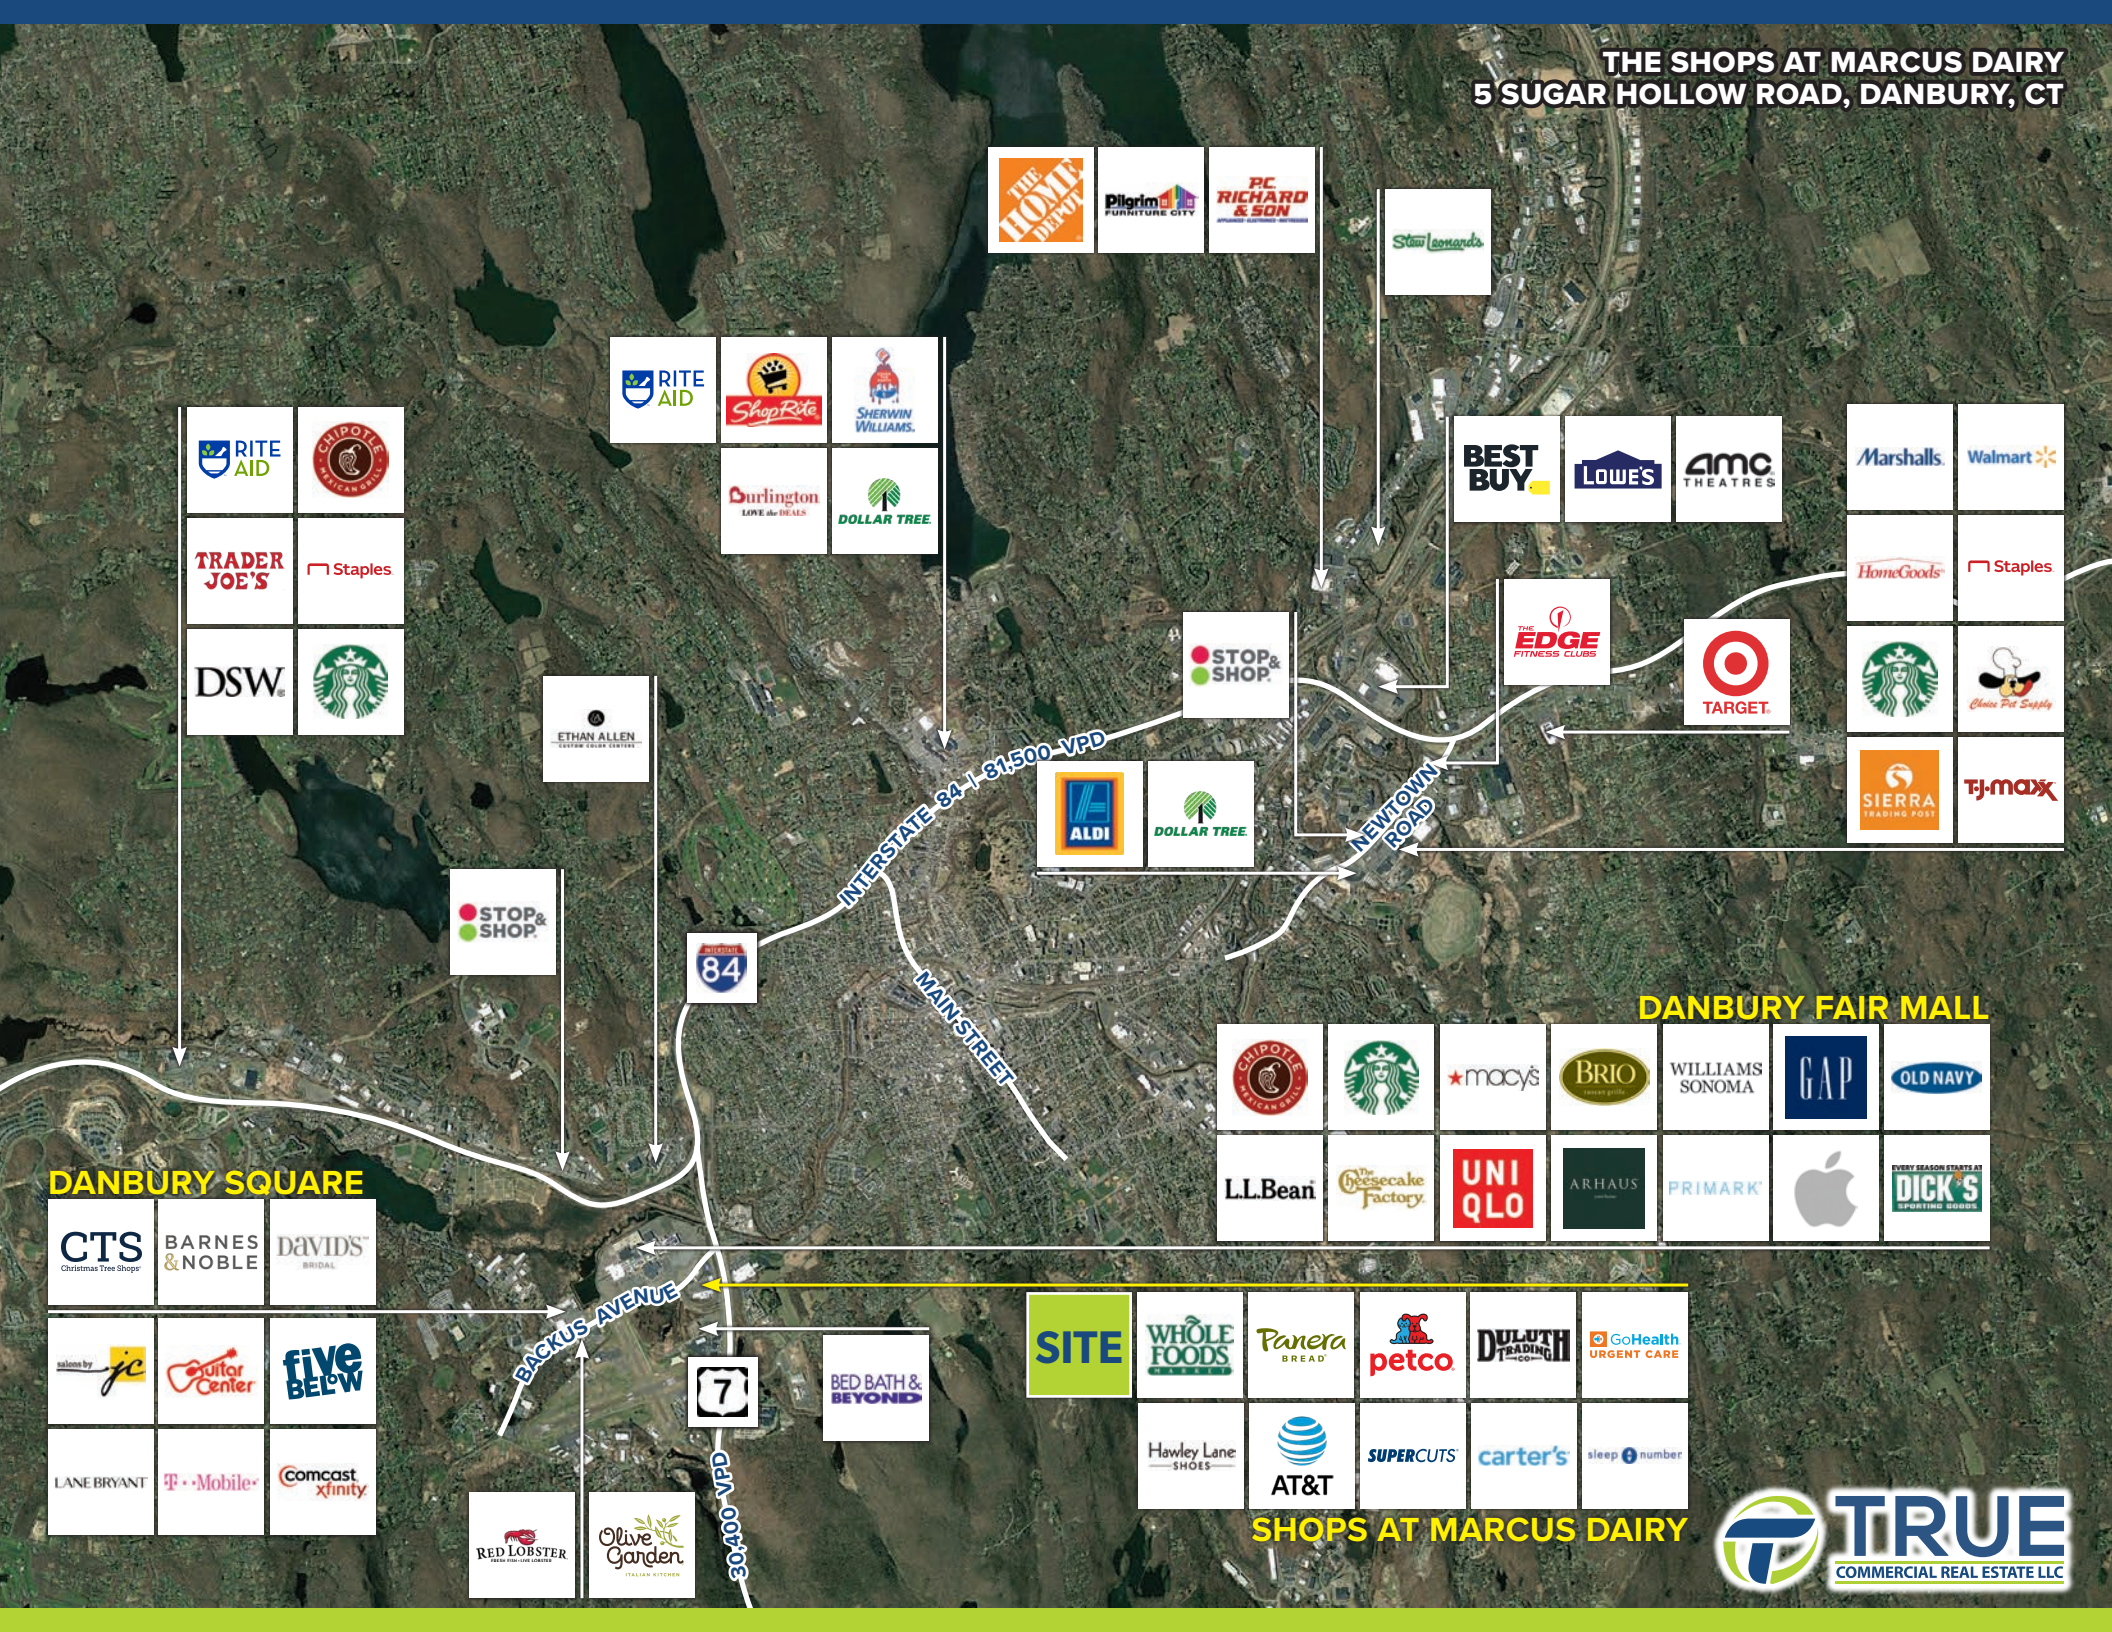

**THE SHOPS AT MARCUS DAIRY
5 SUGAR HOLLOW ROAD, DANBURY, CT**

DANBURY SQUARE

CTS Christmas Tree Shops	BARNES & NOBLE	DAVIDS^{TM} BRIDAL
jc stores by	Guitar Center	FIVE BELOW
LANE BRYANT	T-Mobile	Comcast Xfinity

RED LOBSTER	Olive Garden

STOP & SHOP	ETHAN ALLEN TOPGUN COLOR CENTER

RITE AID	CHIPOTLE MEXICAN GRILL
TRADER JOE'S	Staples
DSW	Starbucks

RITE AID	ShopRite	SHERWIN WILLIAMS
Durlington LOVE the DEALS	DOLLAR TREE	

THE HOME DEPOT	Pilgrim FURNITURE CITY	PC RICHARD & SON

ALDI	DOLLAR TREE

STOP & SHOP

Steuers

BEST BUY	LOWE'S	AMC THEATRES

THE EDGE FITNESS CLUBS

TARGET

Marshalls	Walmart
HomeGoods	Staples
Starbucks	Choice Pet Supply
SIERRA TRADING POST	TJ-maxx

DANBURY FAIR MALL

CHIPOTLE MEXICAN GRILL	Starbucks	macy's	BRIO Italian Grill	WILLIAMS SONOMA	GAP	OLD NAVY
LL.Bean	Cheesecake Factory	UNI QLO	ARHAUS	PRIMARK	Apple	EVERY SEASON STARTS AT DICK'S SPORTING GOODS

7	BED BATH & BEYOND

SITE	WHOLE FOODS MARKET	Panera BREAD	petco	DULUTH TRADING CO.	GoHealth URGENT CARE
Hawley Lane SHOES	AT&T	SUPERCUTS	carter's	sleep & number	

SHOPS AT MARCUS DAIRY