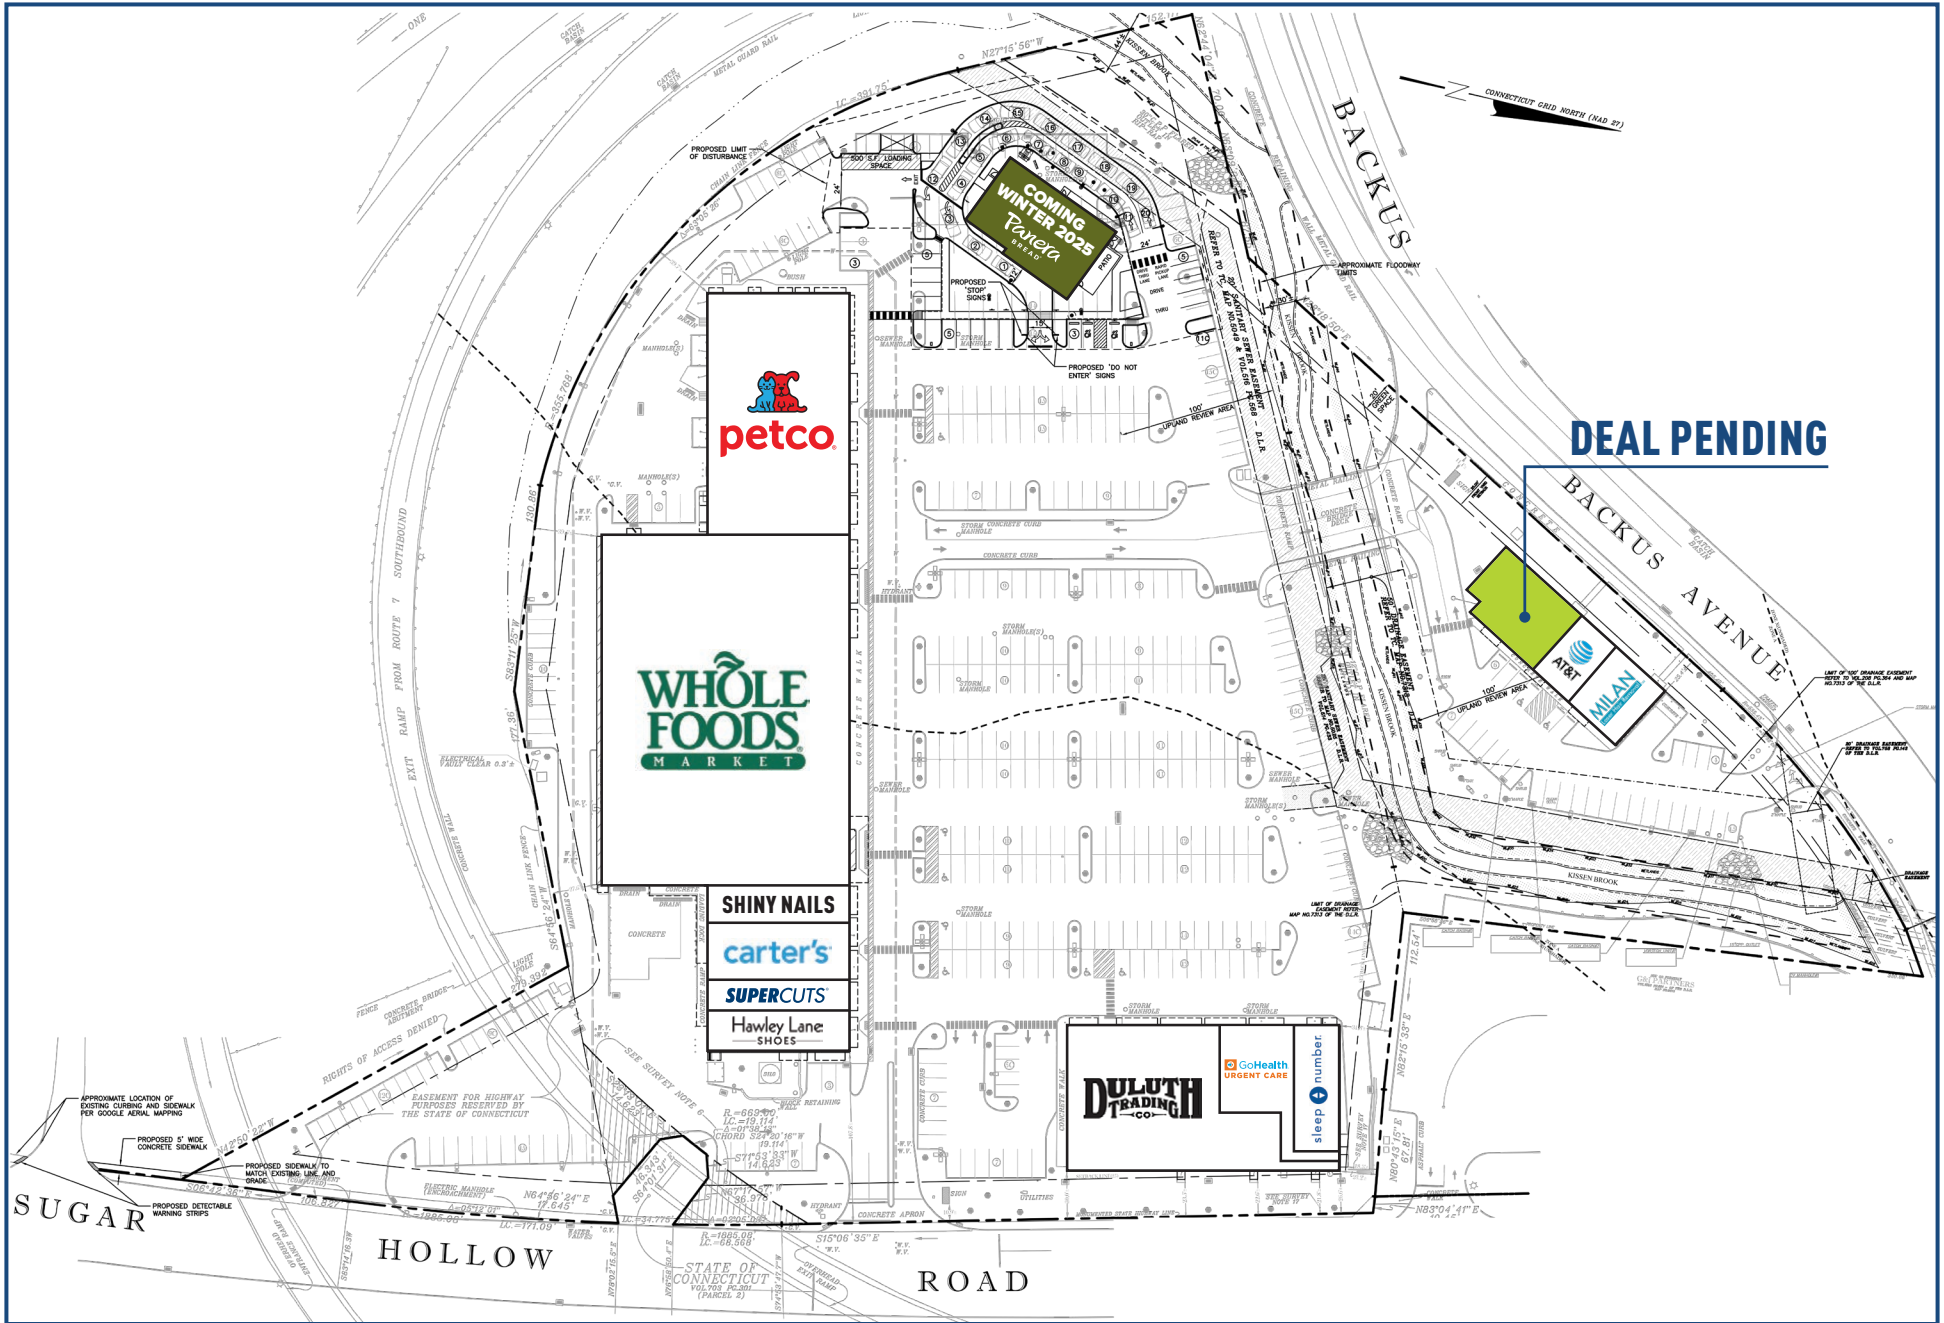

THE SHOPS AT MARCUS DAIRY
5 SUGAR HOLLOW ROAD, DANBURY, CT