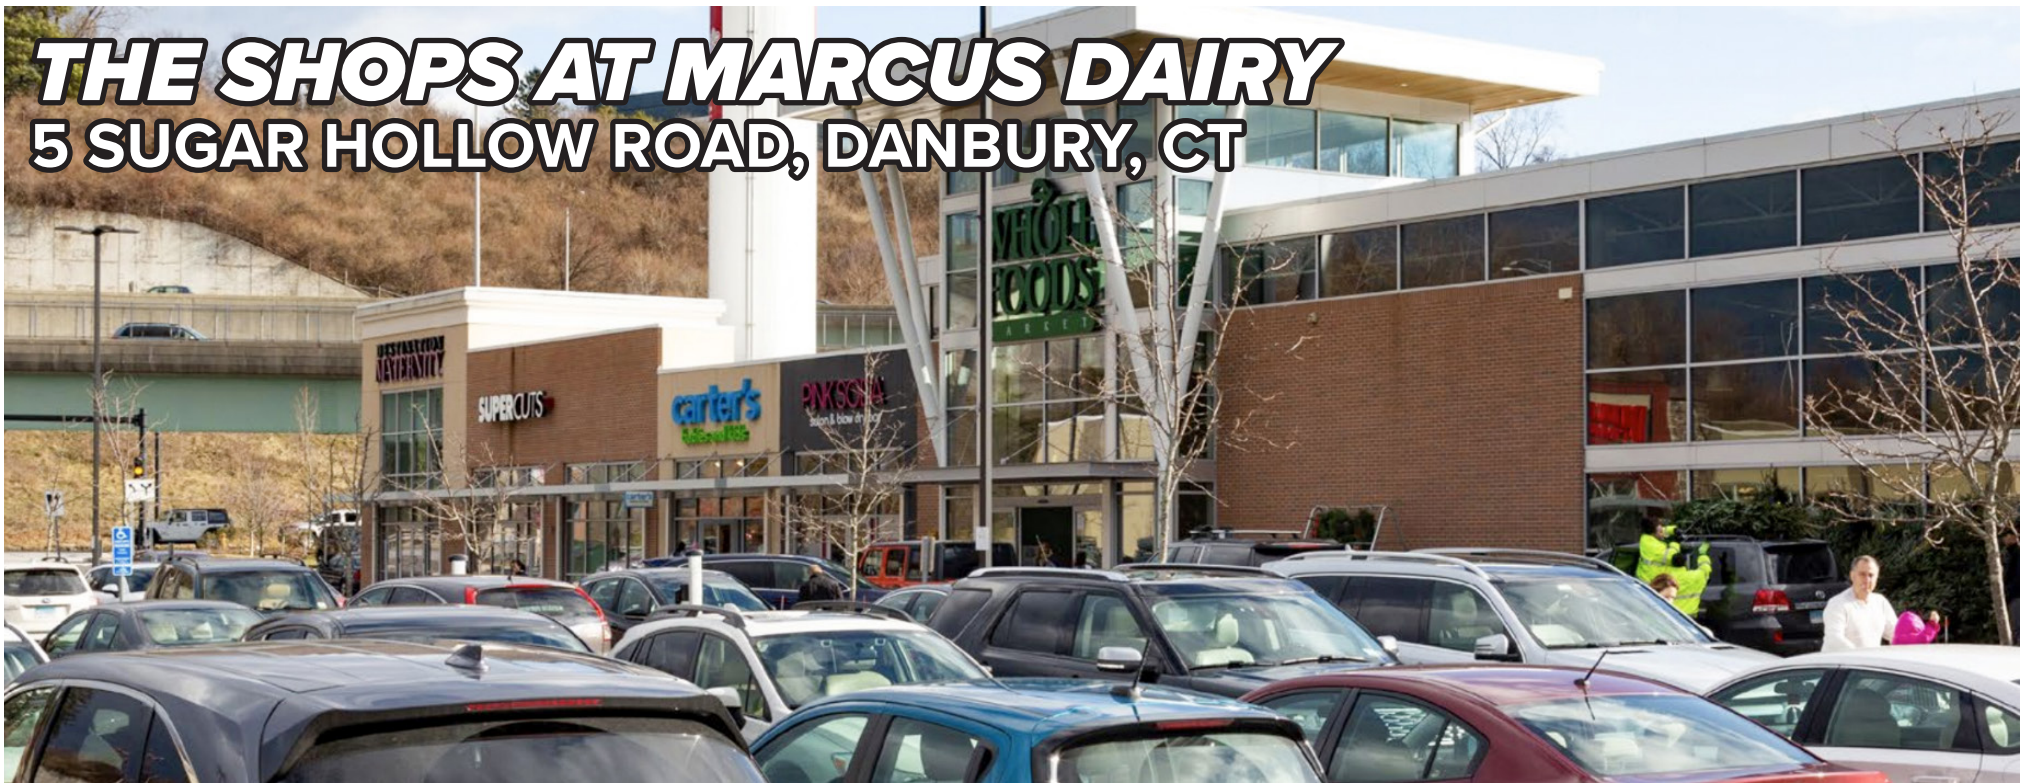

THE SHOPS AT MARCUS DAIRY

5 SUGAR HOLLOW ROAD, DANBURY, CT

FOR LEASE: 2,600 SF

This is a high volume, Whole Foods anchored center directly across from the Danbury Fair Mall, and just minutes from I-84 and Rt. 7.

DEMOGRAPHICS	
Primary Trade Area Population	227,041
Households	85,293
Avg. Household Income	$172,928
Total Businesses	15,890
Total Employees	125,260

33,000+ VPD

CO-TENANTS INCLUDE:

A TRUE EXCLUSIVE...
CALL FOR THE
DETAILS!

AGENT:
DOMINICK MUSILLI
203.529.4629
dm@truecre.com