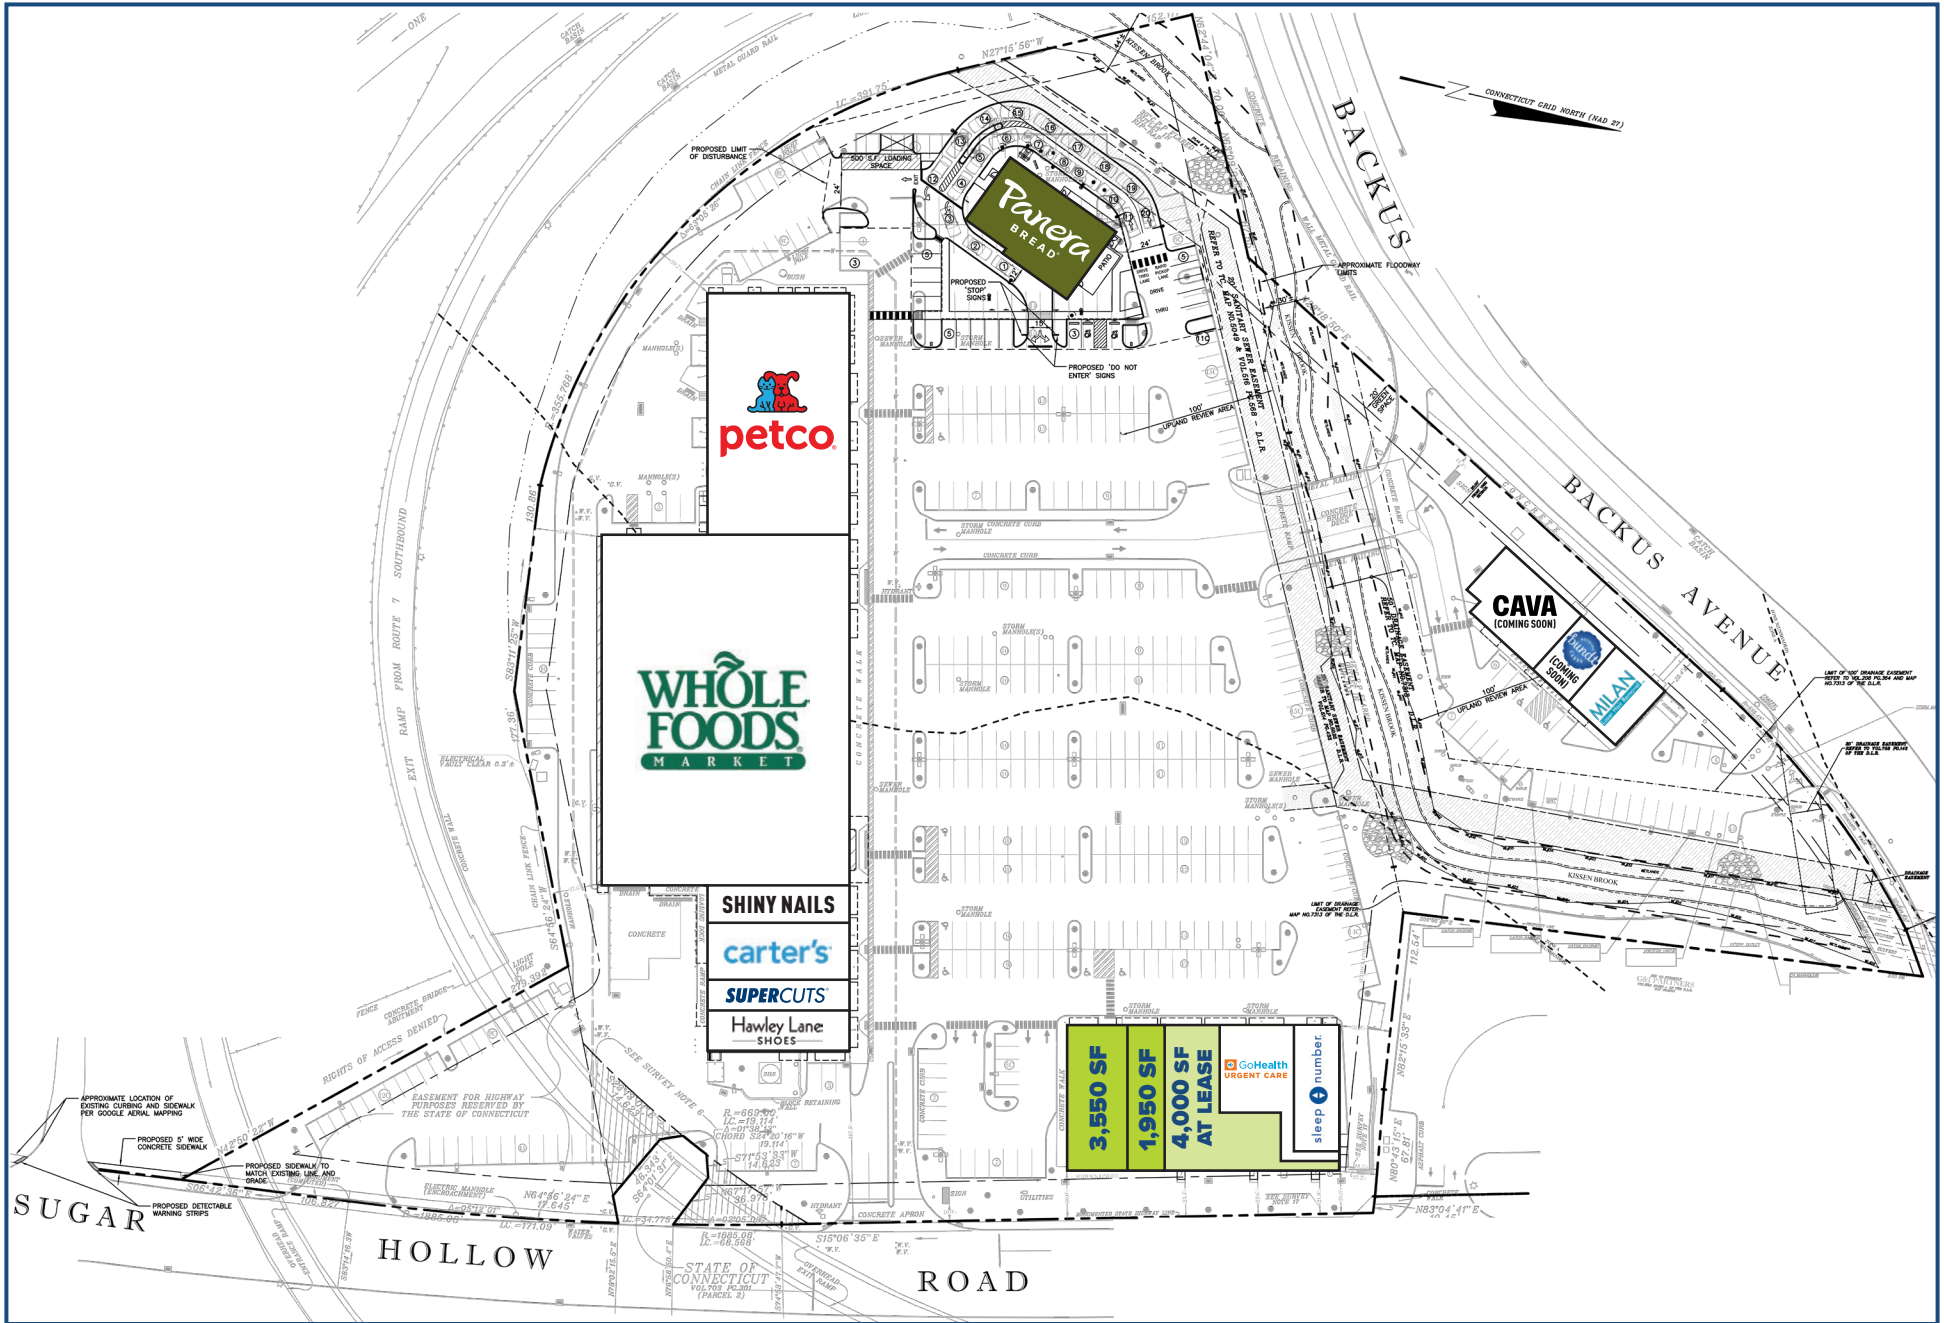

THE SHOPS AT MARCUS DAIRY

5 SUGAR HOLLOW ROAD, DANBURY, CT

FOR LEASE: 3,550 SF & 1,950 SF

This is a high volume, Whole Foods anchored center directly across from the Danbury Fair Mall, and just minutes from I-84 and Rt. 7.

**THE SHOPS AT MARCUS DAIRY
5 SUGAR HOLLOW ROAD, DANBURY, CT**

PROPOSED SUBDIVISION

THE SHOPS AT MARCUS DAIRY
5 SUGAR HOLLOW ROAD, DANBURY, CT

CHIPOTLE MEXICAN BURRITOS
TRADER JOE'S
Staples
DSW
Starbucks

Olive Garden
RED LOBSTER

SITE
BUTTERFLY CAKES (COMING SOON)
CAVA
WHOLE FOODS MARKET
Panera BREAD
petco

BERKSHIRE SHOPPING CENTER

SUPERCUTS
carter's
sleep number
Hawley Lane SHOES
GoHealth URGENT CARE

30,400 VPD

81,500 VPD
MAIN STREET

NEW TOWN ROAD

SHOPS AT MARCUS DAIRY

THE SHOPS AT MARCUS DAIRY
5 SUGAR HOLLOW ROAD, DANBURY, CT

81,500 VPD

DANBURY FAIR MALL

SHOPS AT MARCUS DAIRY

30,400 VPD