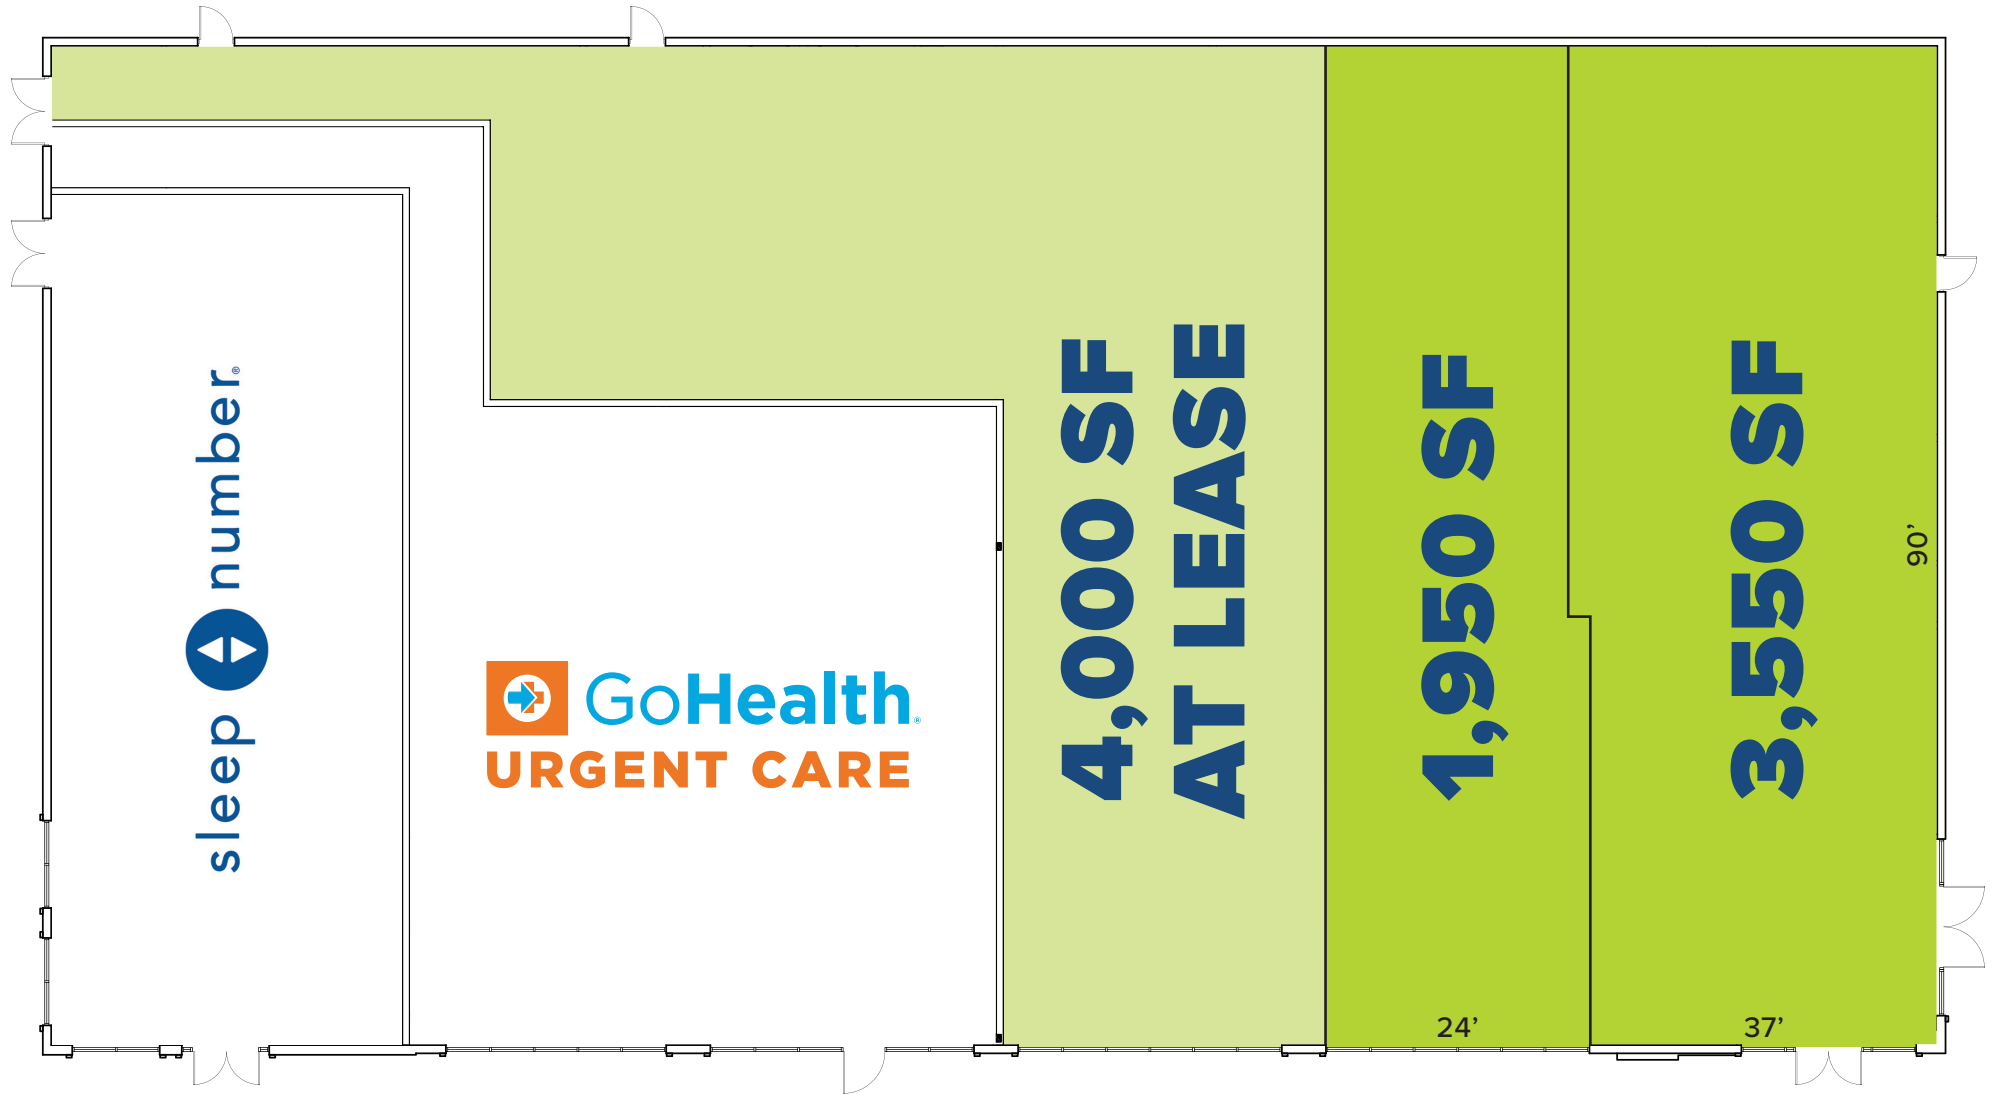

PROPOSED SUBDIVISION