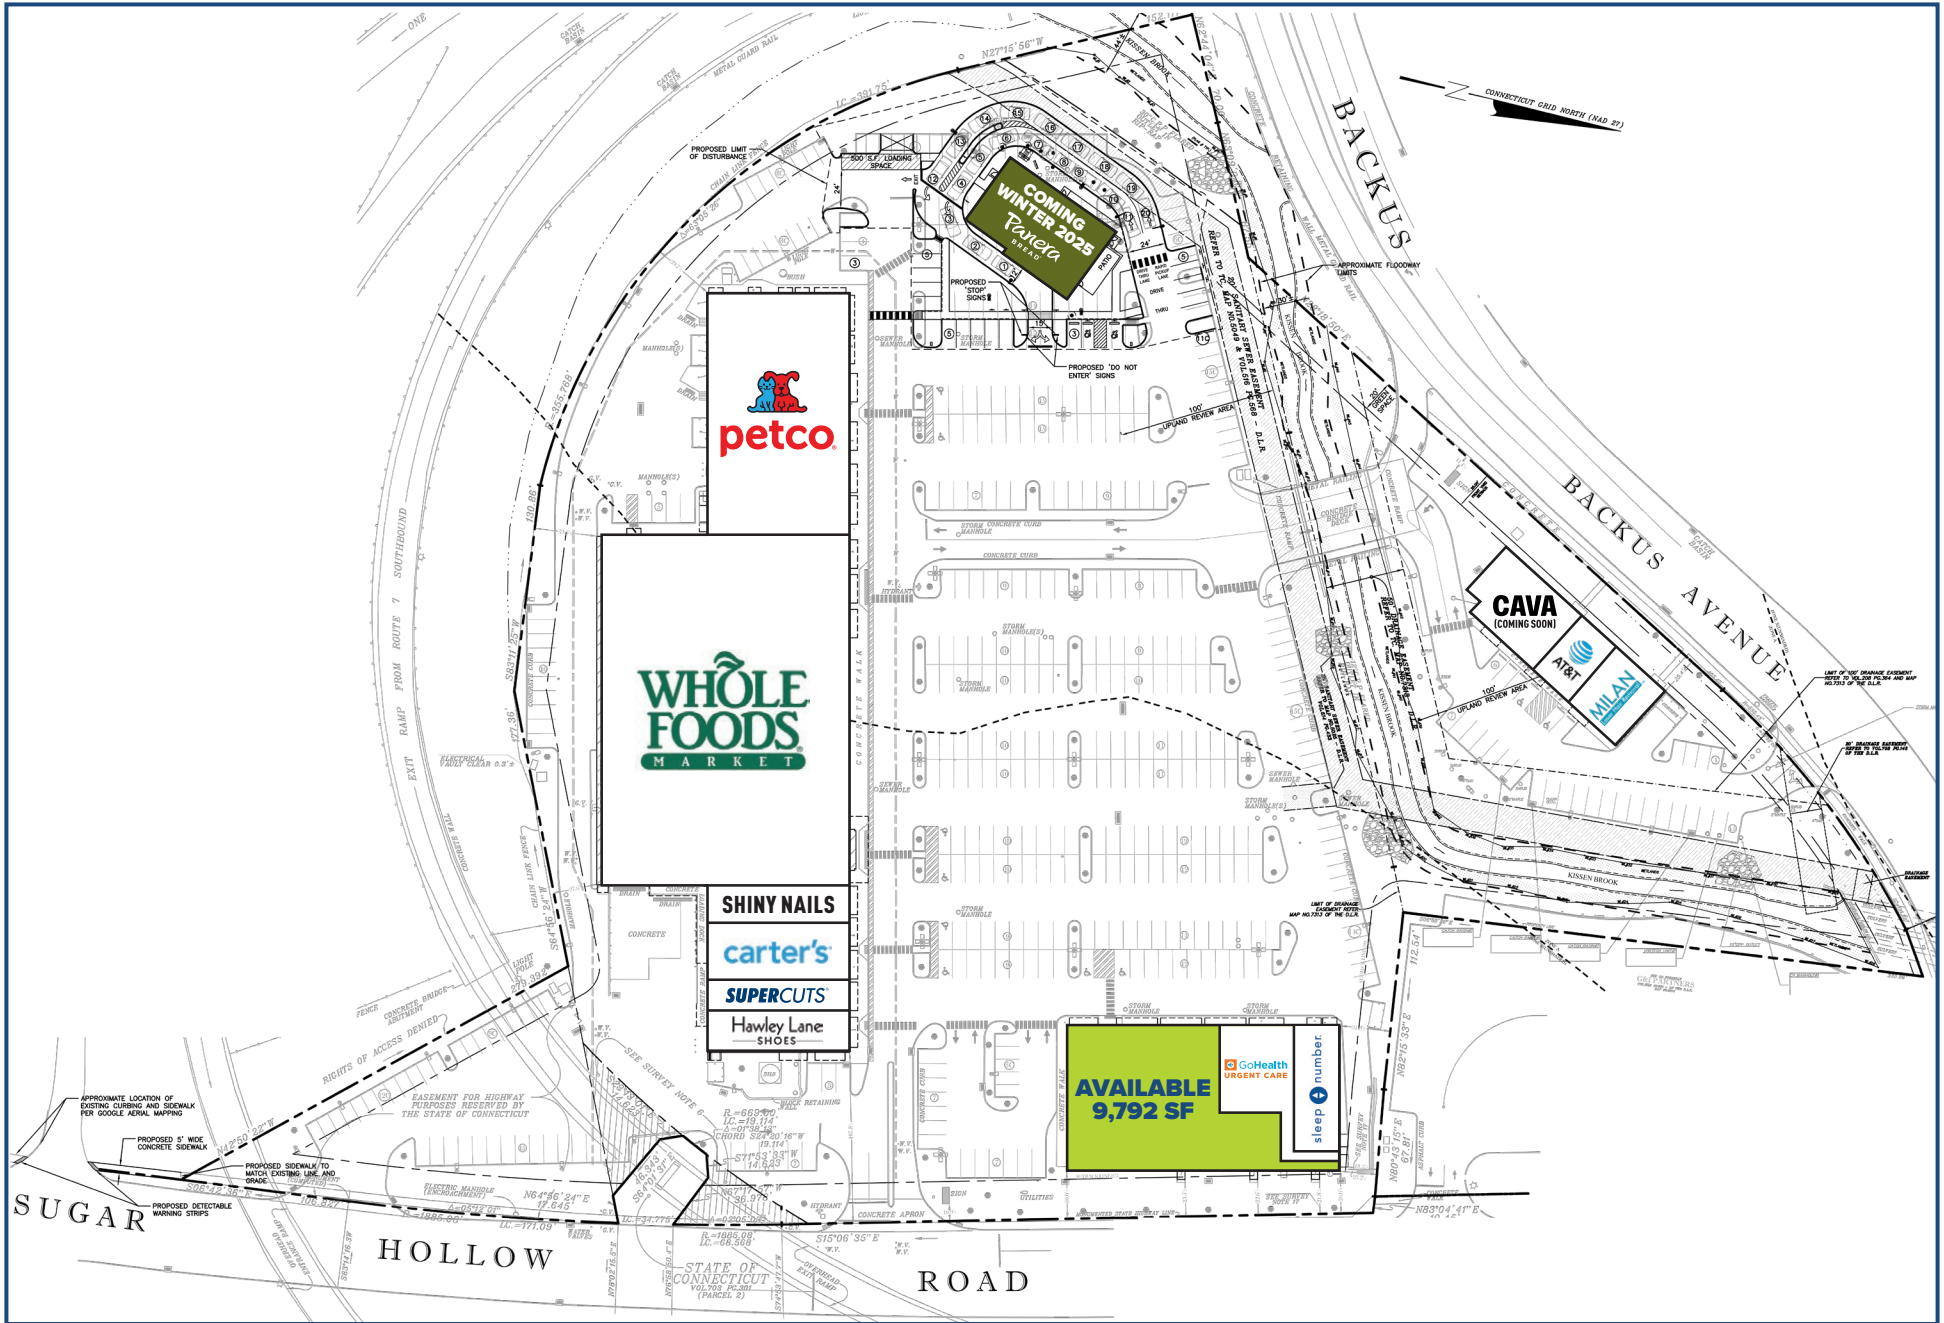

THE SHOPS AT MARCUS DAIRY
5 SUGAR HOLLOW ROAD, DANBURY, CT