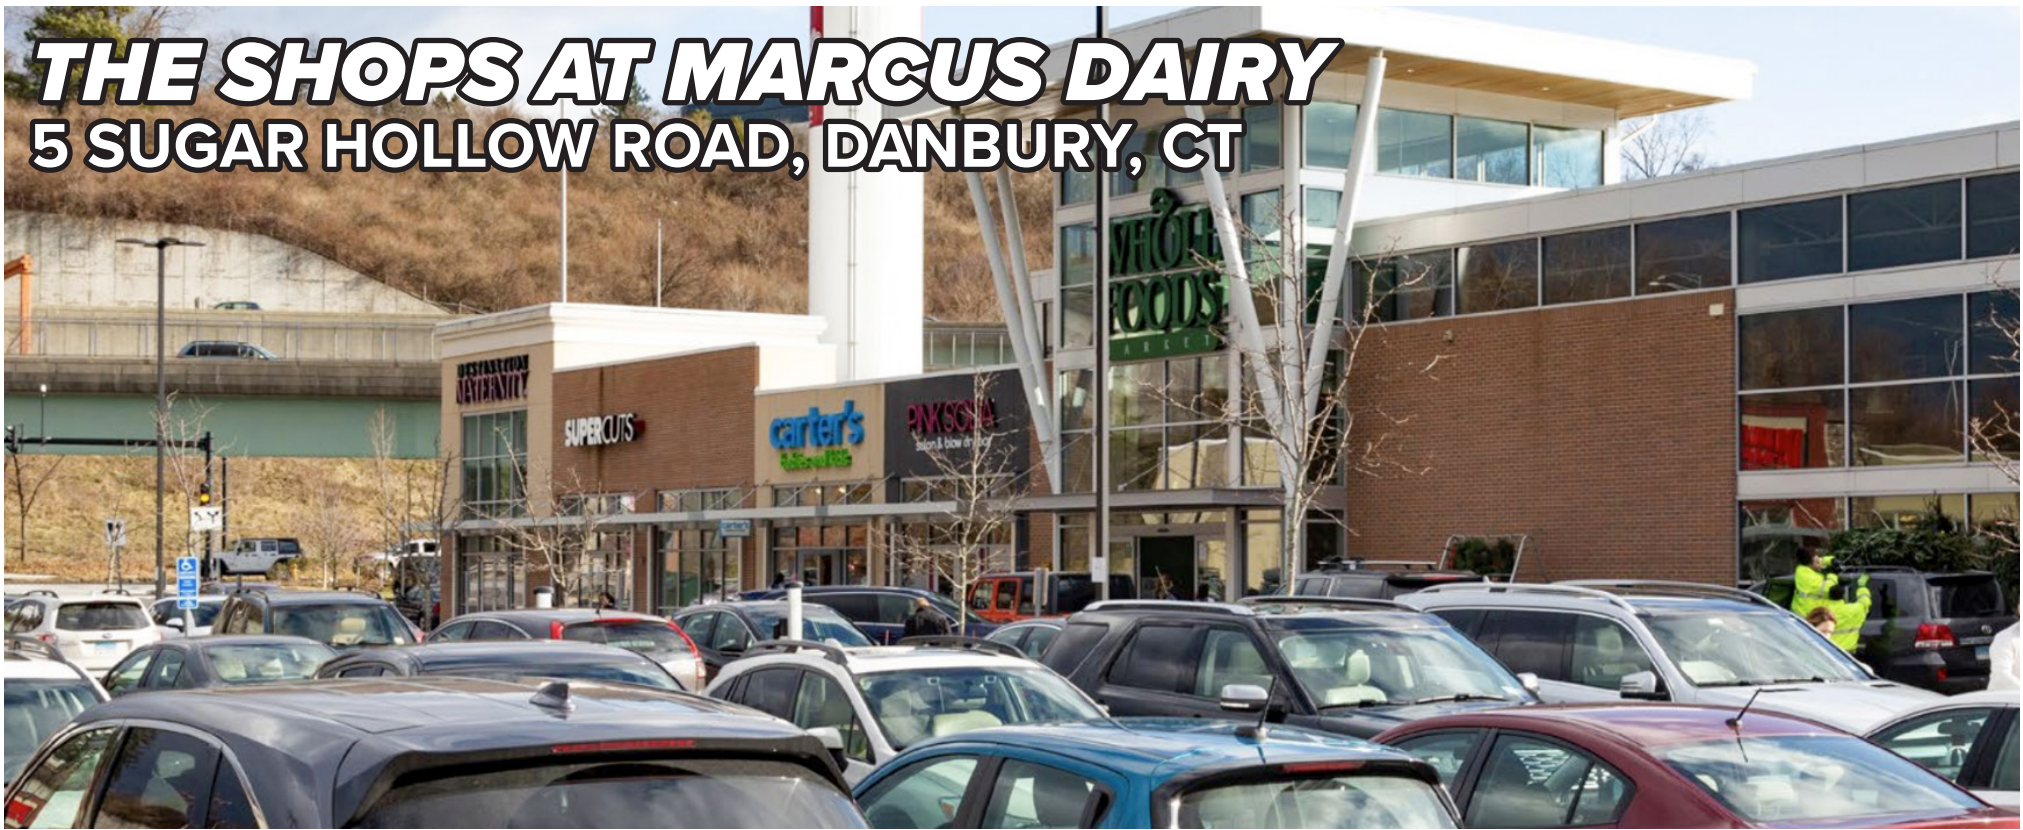

THE SHOPS AT MARCUS DAIRY

5 SUGAR HOLLOW ROAD, DANBURY, CT

FOR LEASE: 9,792 SF

This is a high volume, Whole Foods anchored center directly across from the Danbury Fair Mall, and just minutes from I-84 and Rt. 7.

DEMOGRAPHICS

Primary Trade Area Population	227,041
Households	85,293
Avg. Household Income	$172,928
Total Businesses	15,890
Total Employees	125,260

33,000+ VPD

CO-TENANTS INCLUDE:

CAVA

SUPERCUTS

carter's

Hawley Lane
SHOES

Panera
BREAD

sleep **number**

**AND
MANY
MORE!**

A TRUE EXCLUSIVE...
**CALL FOR THE
DETAILS!**

AGENT:
DOMINICK MUSILLI
203.529.4629
dm@truecre.com